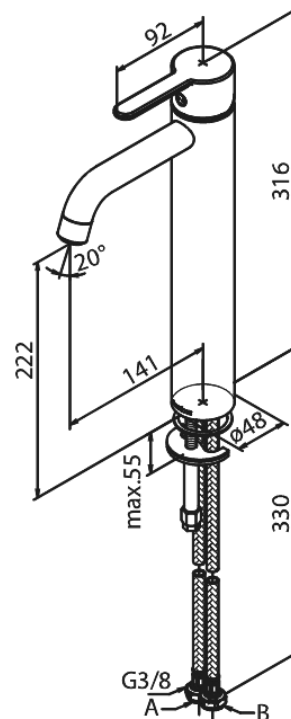

FM Mattsson Mora Group Denmark
Østbirkvej 2, DK-5240 Odense NØ

+45 88 33 00 34 damixa-international@fmm-mora.com

Mere information på <https://damixa.com>

damixa